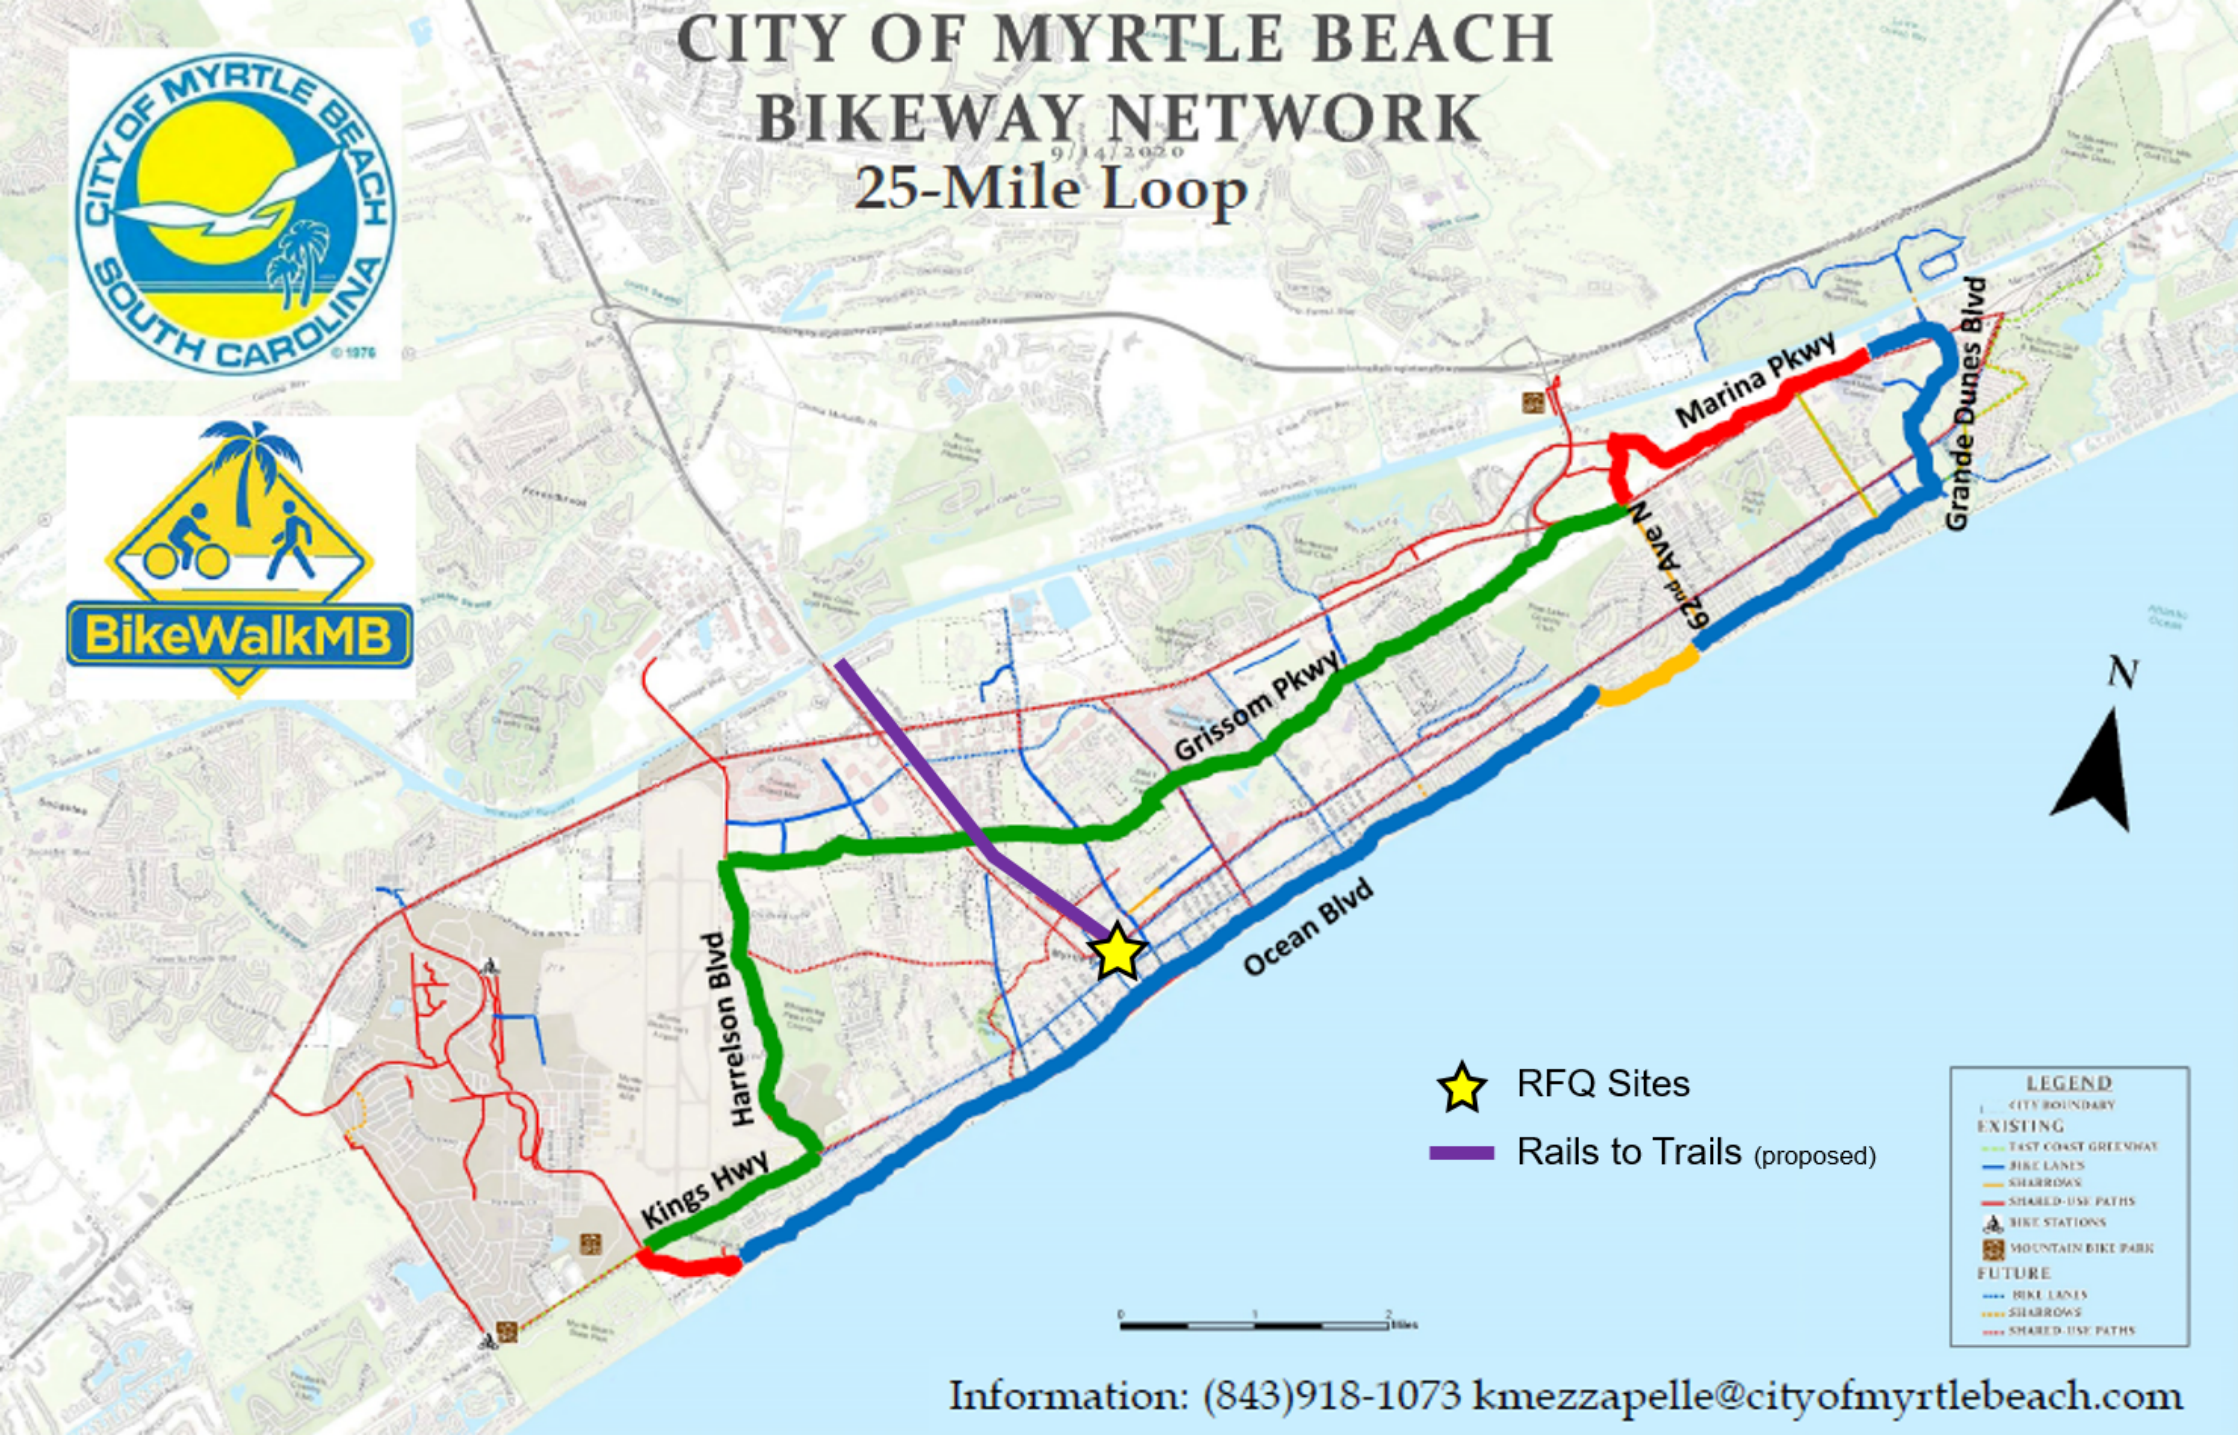

CITY OF MYRTLE BEACH BIKEWAY NETWORK 25-Mile Loop

9/14/2020

- ★ RFQ Sites
- Rails to Trails (proposed)

LEGEND	
	CITY BOUNDARY
EXISTING	
	FAST COAST GREENWAY
	BIKE LANES
	SHARROWS
	SHARED-USE PATHS
	BIKE STATIONS
	MOUNTAIN BIKE PARK
FUTURE	
	BIKE LANES
	SHARROWS
	SHARED-USE PATHS